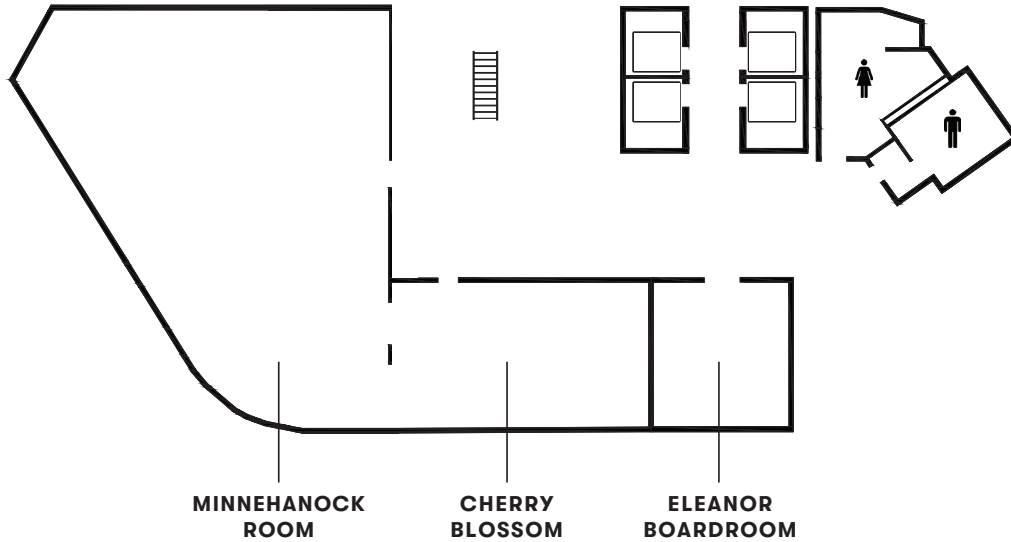

LOCATION

22 North Loop Road
New York, NY 10044
929.447.4700

CONTACT

sales@graduaterooseveltislandny.com
graduatehotels.com/roosevelt-island

EVENT SPACE

floor plans

THIRD FLOOR

| MEETING ROOM | SQ. FOOTAGE | DIMENSIONS | BOARDROOM | CLASSROOM | THEATER | BANQUET | RECEPTION | MAXIMUM OCCUPANCY |
|---------------------|-------------|------------|-----------|-----------|---------|---------|-----------|-------------------|
| Minnehanock Room | 2,256 | 57'x46' | 40 | 70 | 150 | 80 | 150 | 150 |
| Cherry Blossom | 640 | 20' x 32' | 25 | 25 | 50 | 50 | 50 | 50 |
| Eleanor Boardroom | 360 | 20' x 18' | 12 | 15 | 25 | 25 | 25 | 25 |
| Private Dining Room | 570 | 38' x 15' | - | - | - | 40 | 40 | 40 |

Capacities of the rooms may vary depending on function and set-up.

LOCATION
 22 North Loop Road
 New York, NY 10044
 929.447.4700

CONTACT
sales@graduaterooseveltislandny.com
graduatehotels.com/roosevelt-island