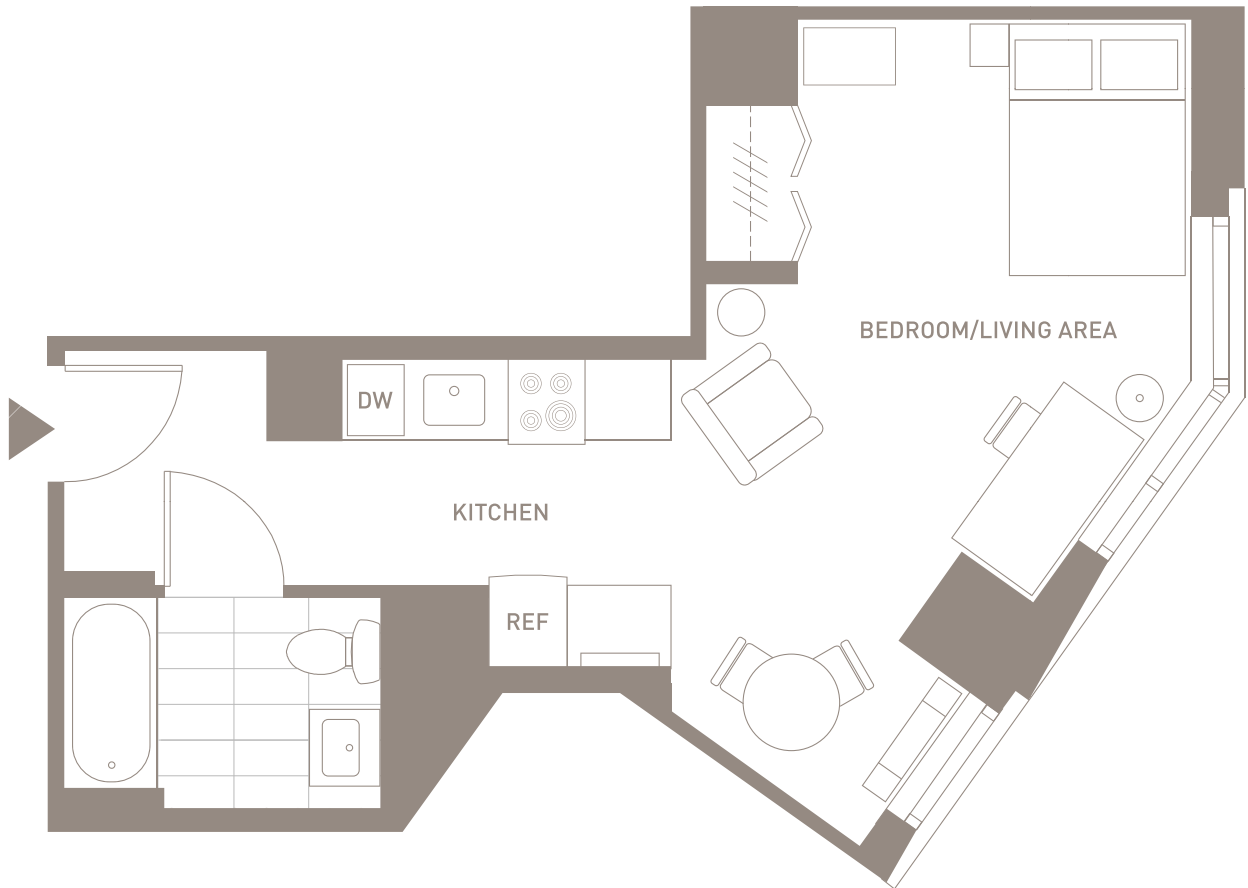

# THE HOUSE

AT  
CORNELL  
TECH

## Alcove Studio / 1 Bath Unit H / Floors 3-23

Furniture included in license agreement:  
Bedroom/Living Area: dining table, two dining chairs,  
armchair, side table, full bed with mattress, night stand,  
dresser, desk, desk chair, filing pedestal and floor lamp