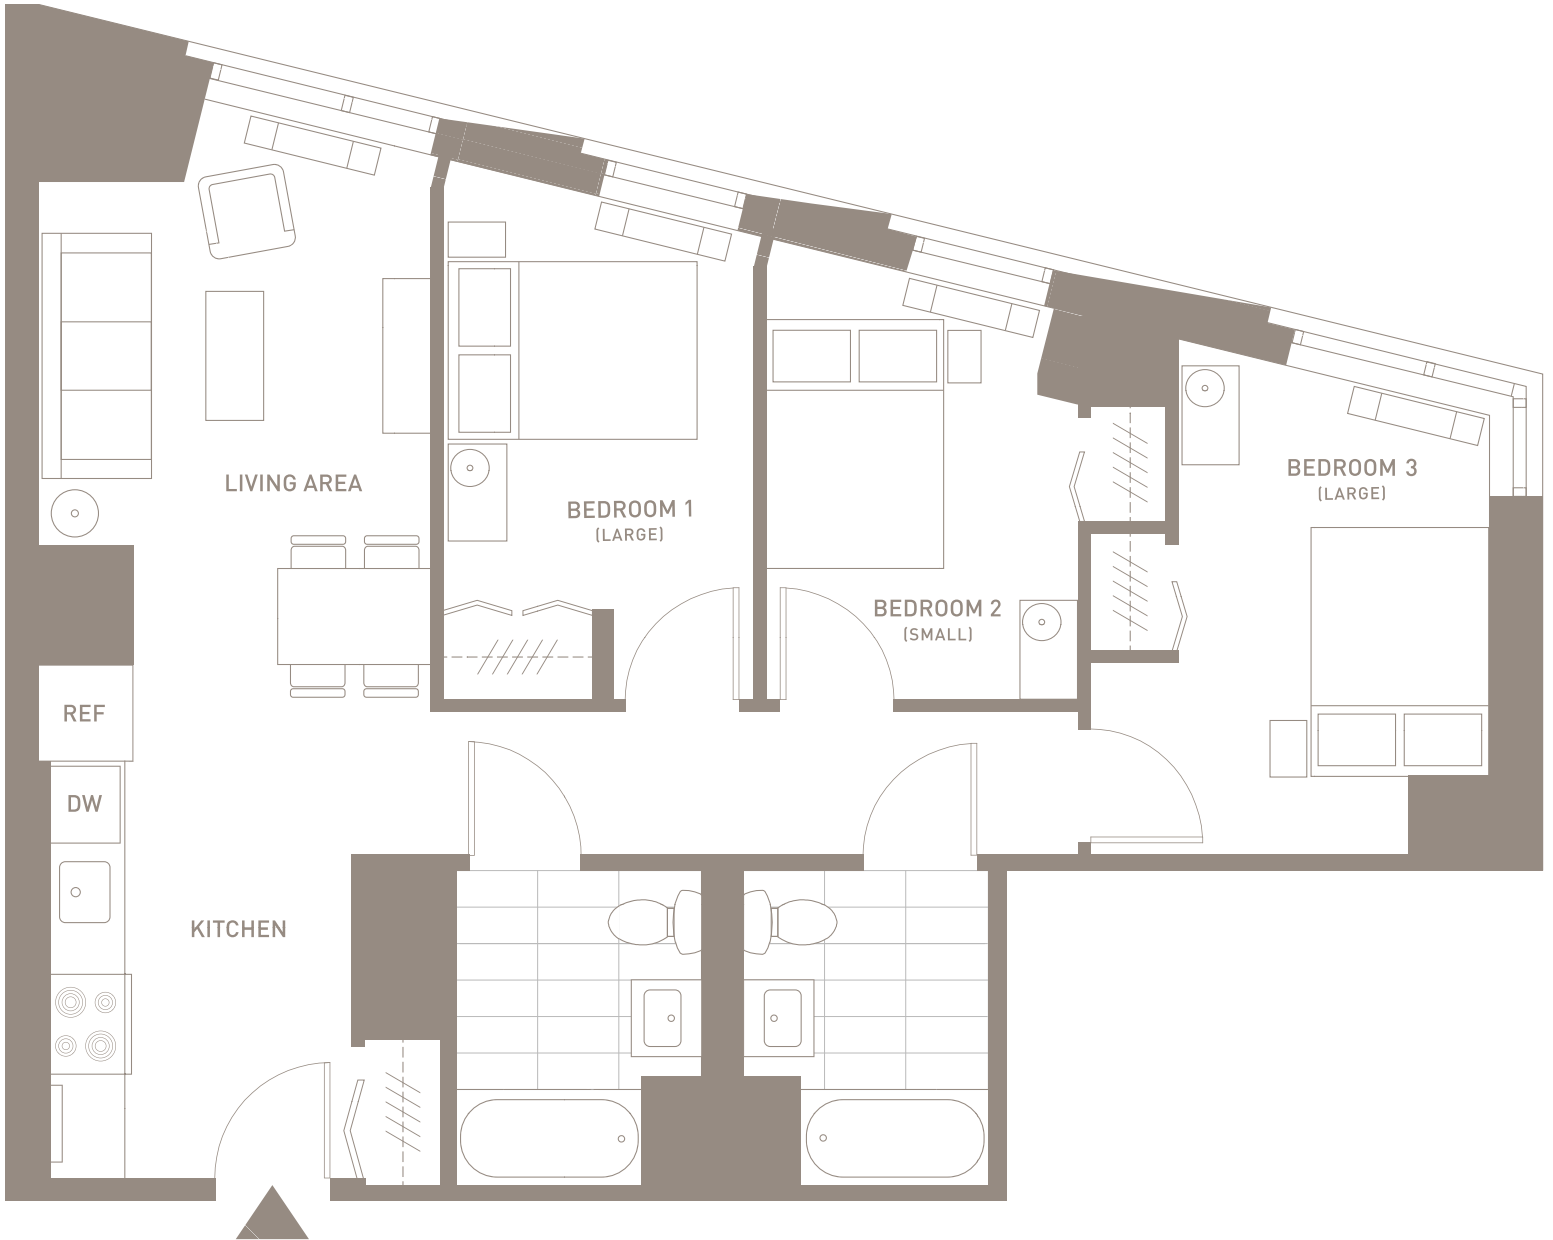

THE HOUSE

AT
CORNELL
TECH

3 Bedrooms / 2 Baths Unit G / Floors 3-23

Furniture included in license agreement:

Living Area: coffee table, credenza, dining table, four dining chairs, lounge chair, sofa and floor lamp

Per Bedroom: full bed with mattress, night stand, dresser and table lamp