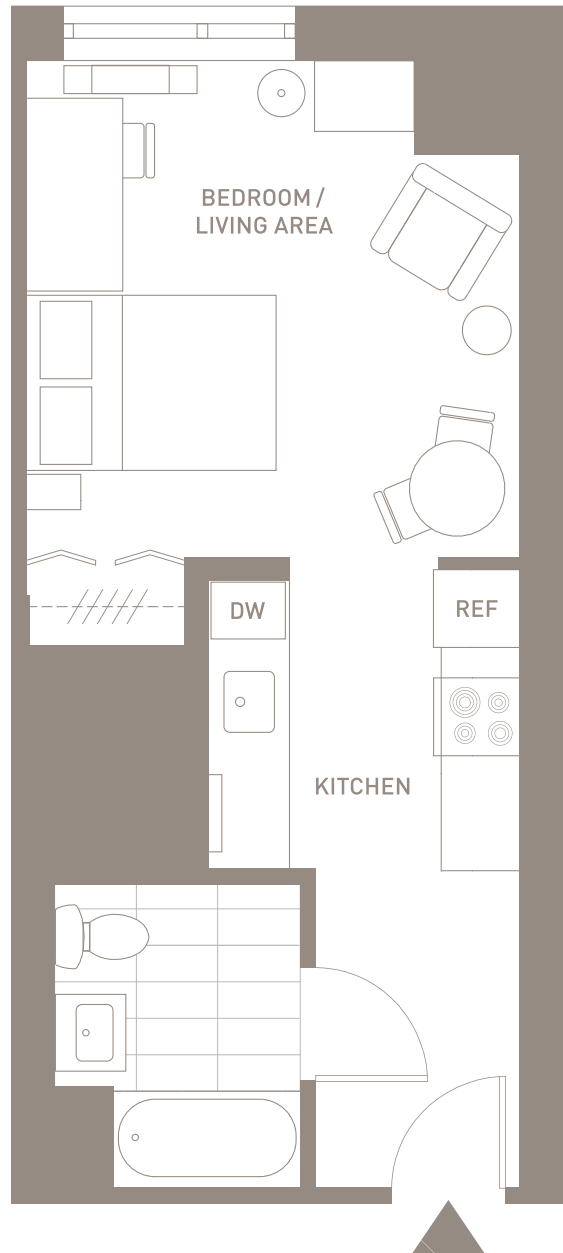

THE HOUSE

AT
CORNELL
TECH

Alcove Studio / 1 Bath Unit F / Floors 3-23

Furniture included in license agreement:

Bedroom/Living Area: dining table, two dining chairs, armchair, side table, full bed with mattress, night stand, dresser, desk, desk chair, filing pedestal and floor lamp