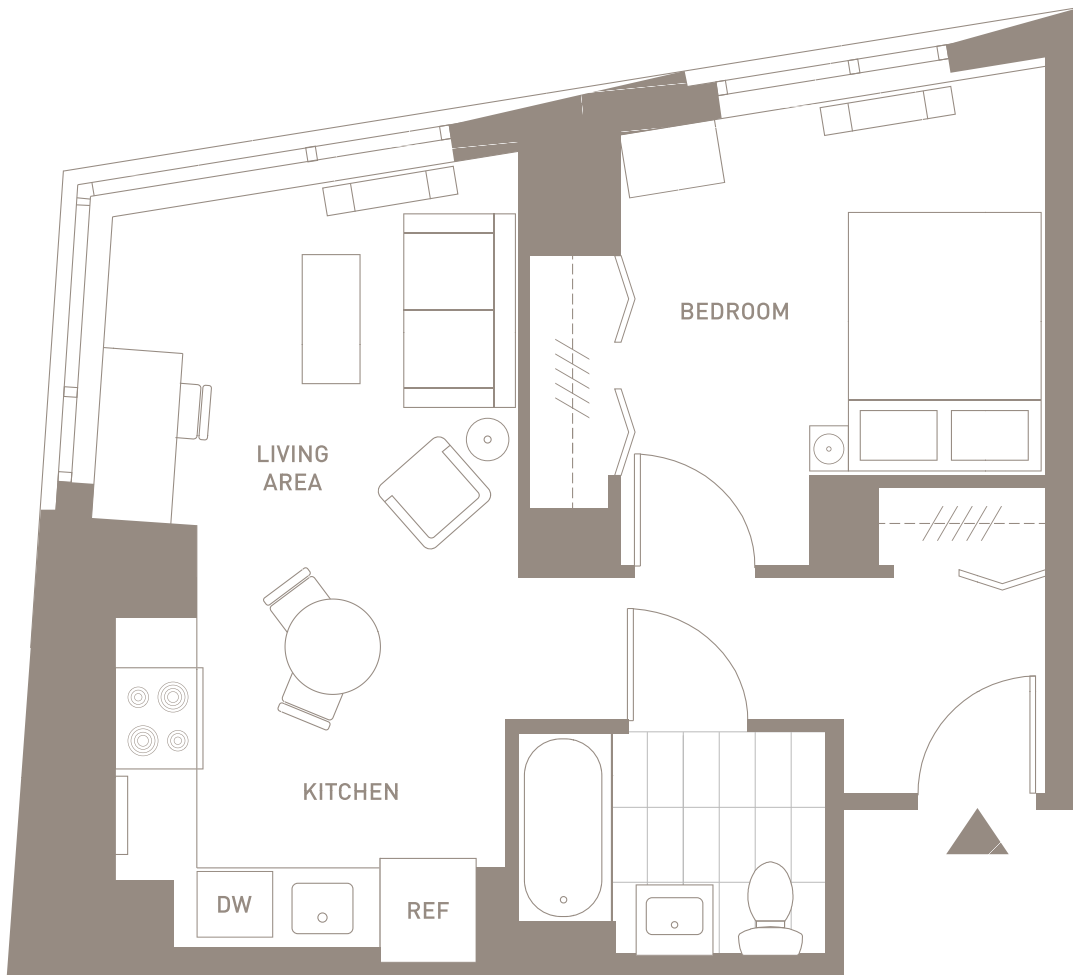

# THE HOUSE

AT  
CORNELL  
TECH

## 1 Bedroom / 1 Bath Unit B / Floors 3-23

Furniture included in license agreement:

**Living Area:** coffee table, desk, desk chair, dining table, two dining chairs, floor lamp, lounge chair, sofa love seat and filing pedestal

**Bedroom:** queen bed with mattress, night stand, dresser and table lamp

1 East Loop Road - Roosevelt Island, NY - [TheHouseatCornellTech.com](http://TheHouseatCornellTech.com)

Exact square footage, layout, view and unit location is dependent on the specific unit. This plan is representative of this particular unit type as available.