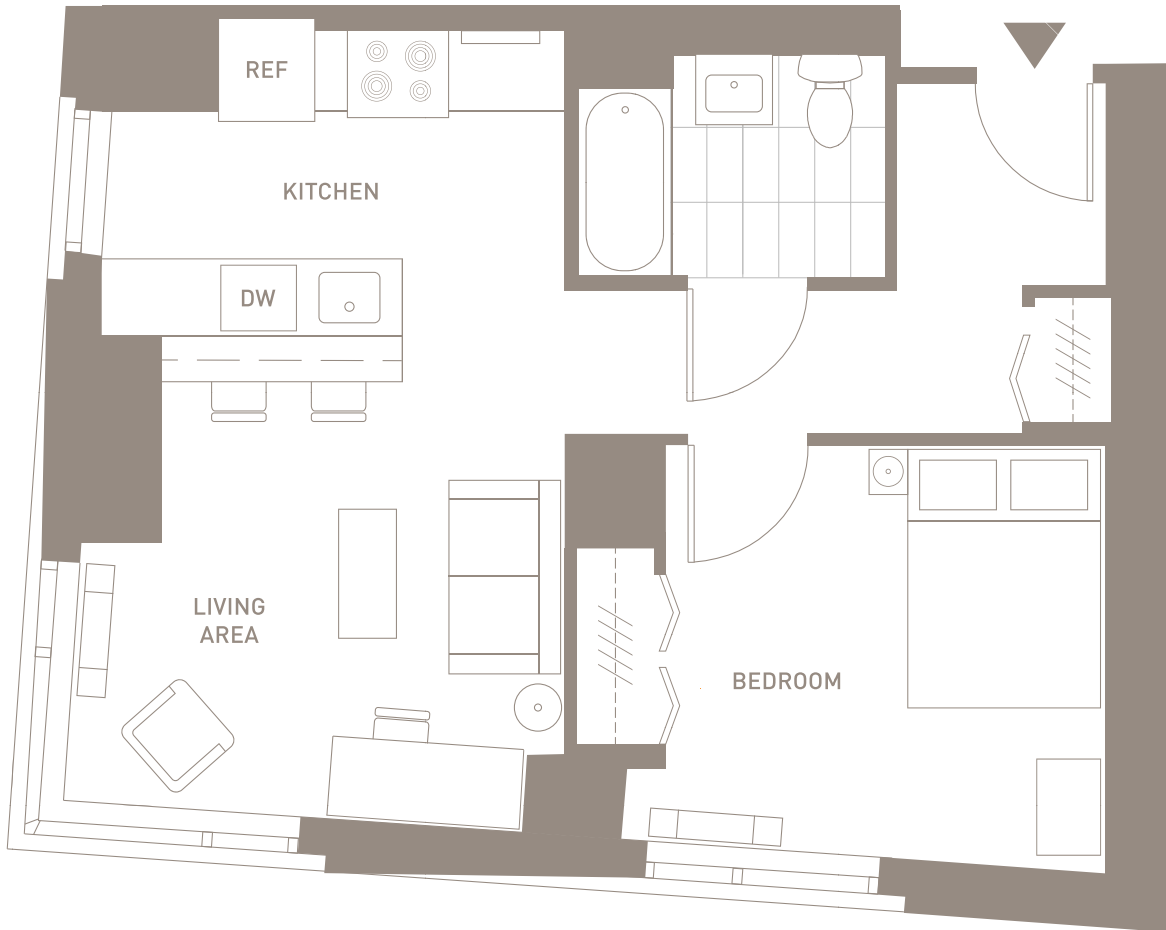

THE HOUSE

AT
CORNELL
TECH

1 Bedroom / 1 Bath Unit A / Floors 3-23

Furniture included in license agreement:

Living Area: coffee table, desk, desk chair, two dining stools, floor lamp, lounge chair, sofa love seat and filing pedestal

Bedroom: queen bed with mattress, night stand, dresser and table lamp

1 East Loop Road - Roosevelt Island, NY - TheHouseatCornellTech.com

Exact square footage, layout, view and unit location is dependent on the specific unit. This plan is representative of this particular unit type as available.